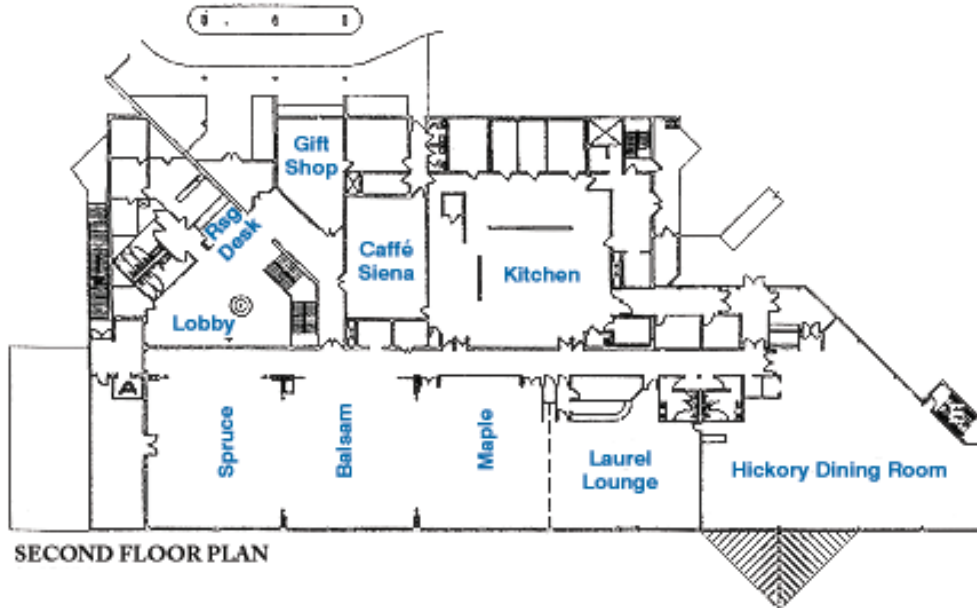

# Canaan Main Lodge

## Food & Beverage

2655	Hickory Dining Room
2654	Caffé Siena
2650	The Laurel Lounge
2648	Front Desk (Information)
2649	Gift shop
2685	Sales & Marketing