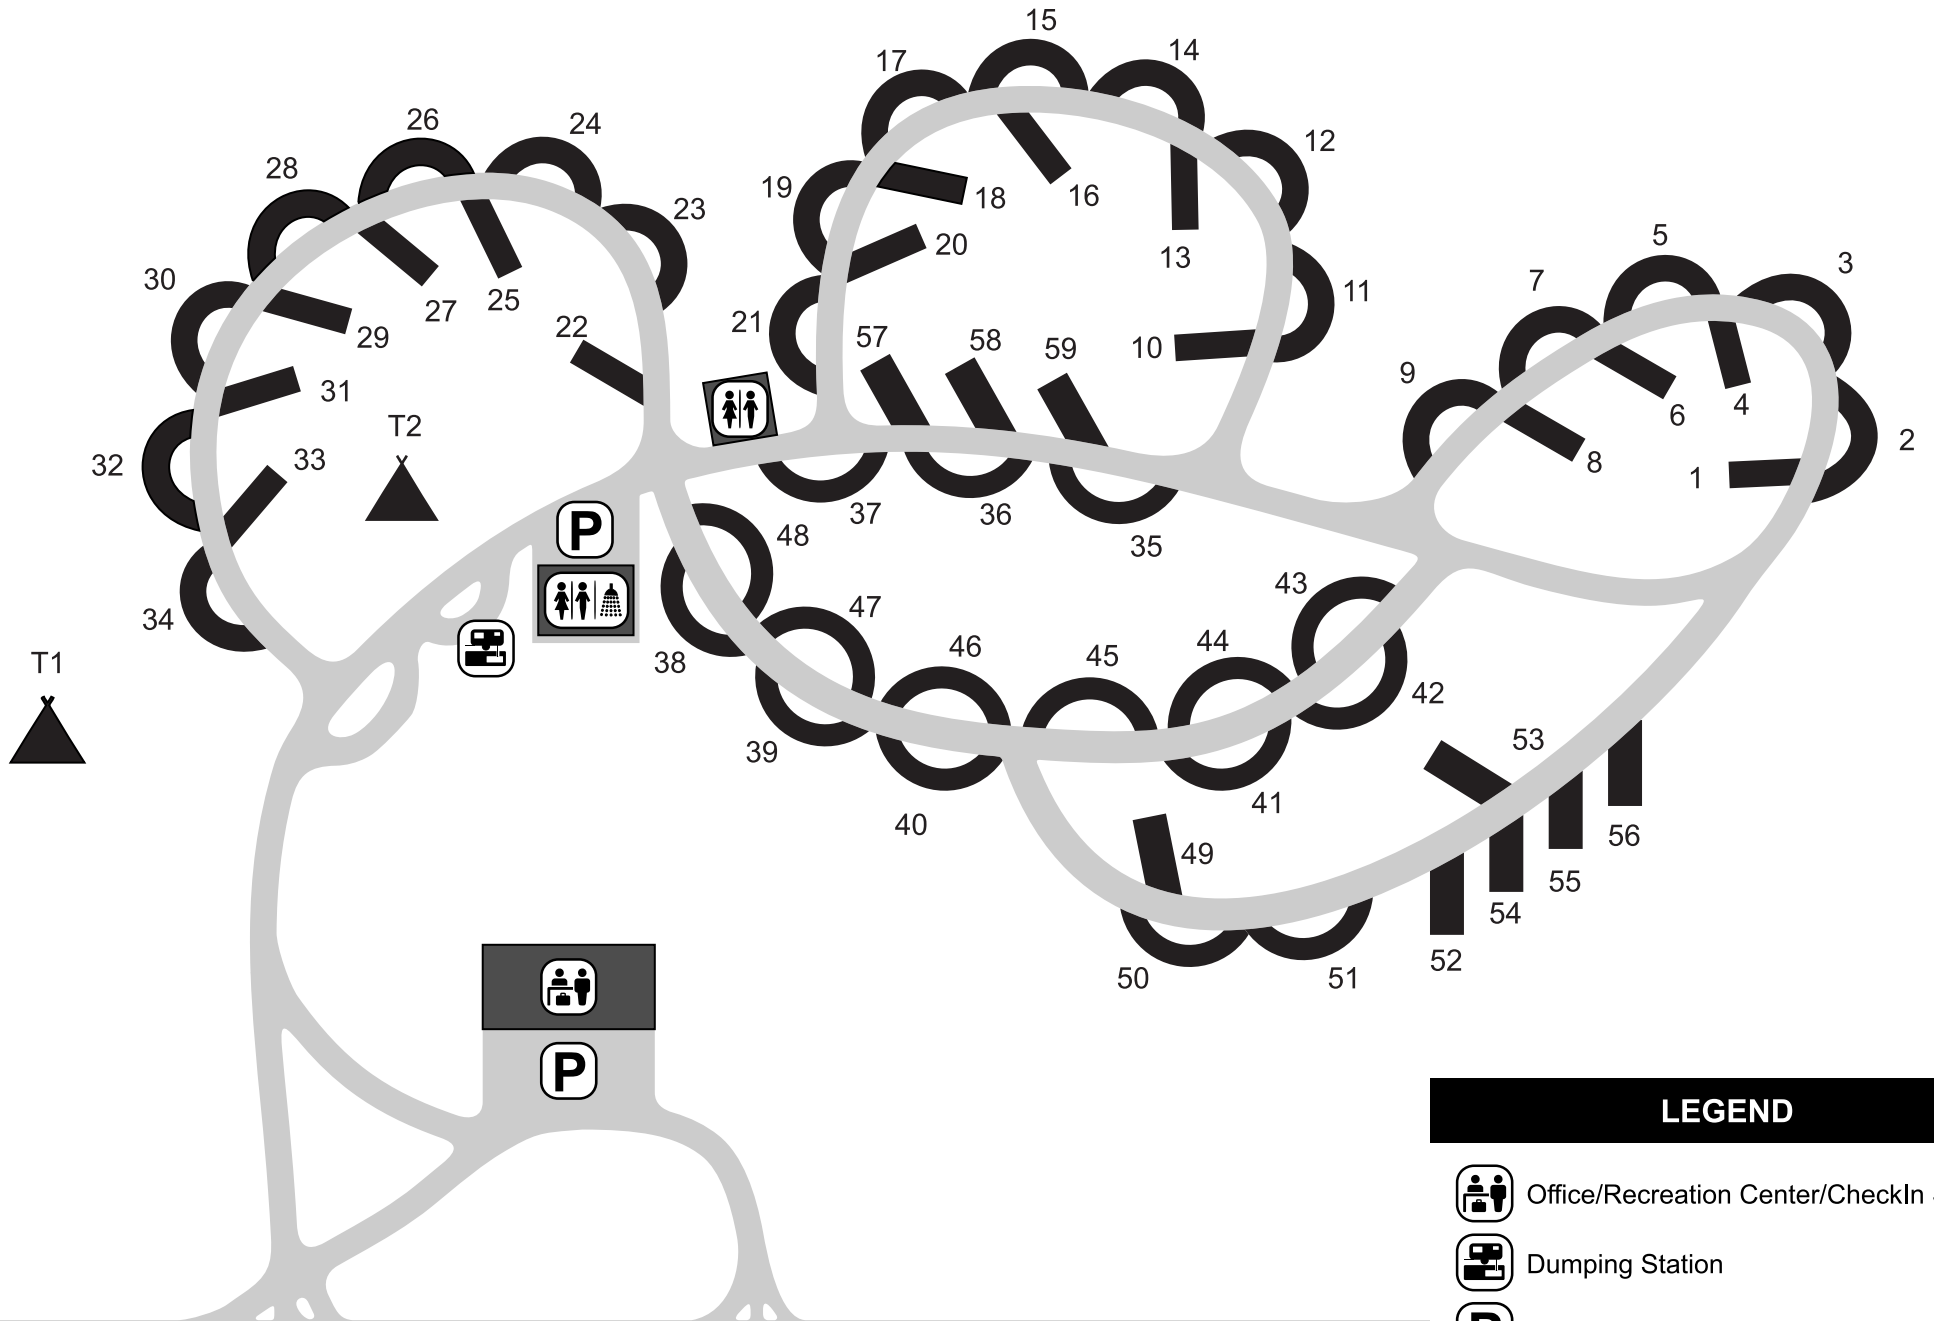

Canaan Resort

LEGEND

-  Office/Recreation Center/CheckIn Station
-  Dumping Station
-  Parking
-  Comfort Station

← Lodge & Golf Course

Ski Area & Route 32 →